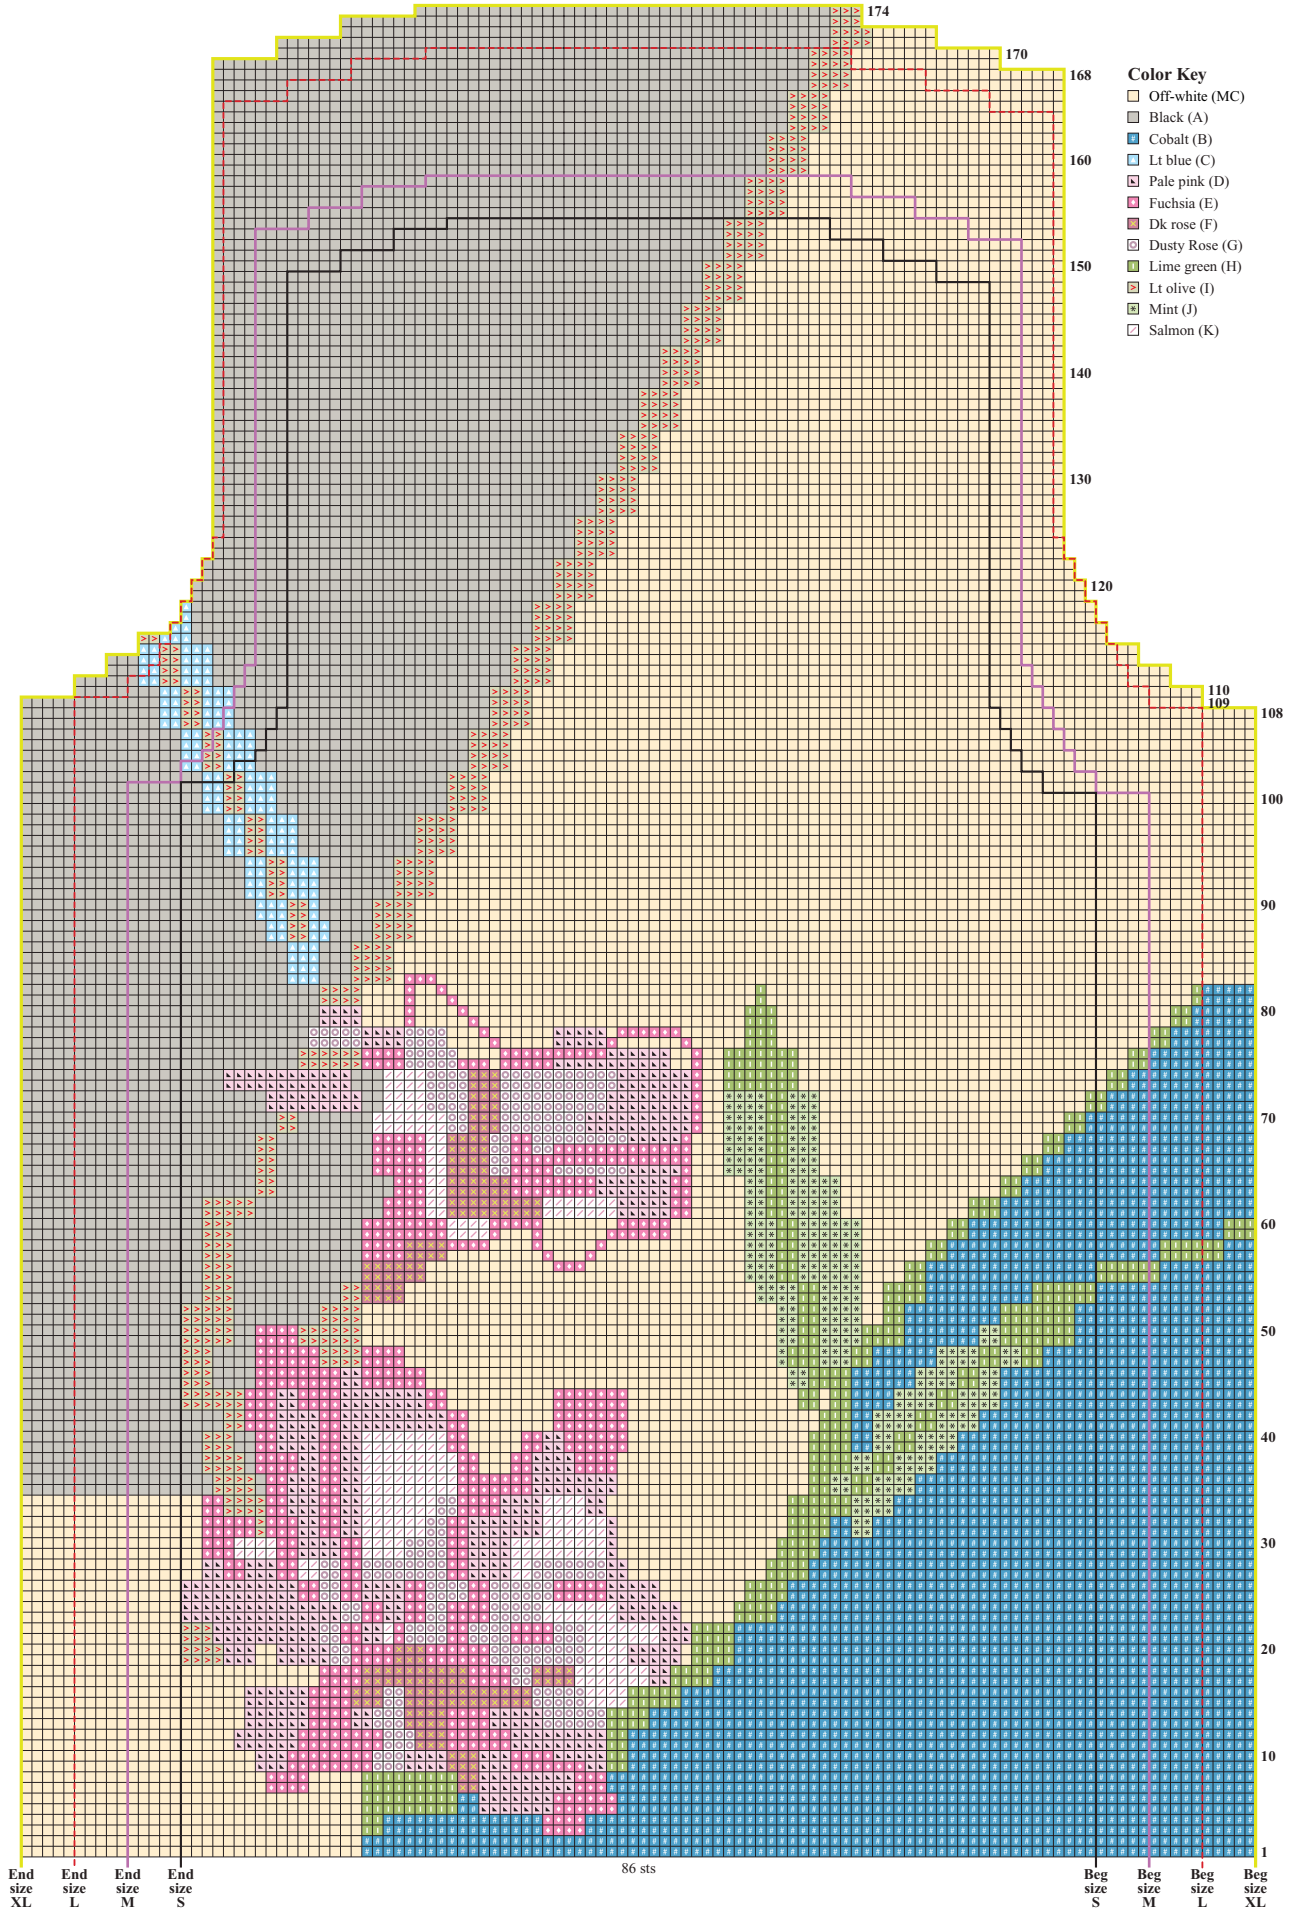

BACK

- Color Key**
- Off-white (MC)
 - Black (A)
 - Cobalt (B)
 - Lt blue (C)
 - Pale pink (D)
 - Fuchsia (E)
 - Dk rose (F)
 - Dusty Rose (G)
 - Lime green (H)
 - Lt olive (I)
 - Mint (J)
 - Salmon (K)

End size XL End size L End size M End size S 86 sts Beg size S Beg size M Beg size L Beg size XL