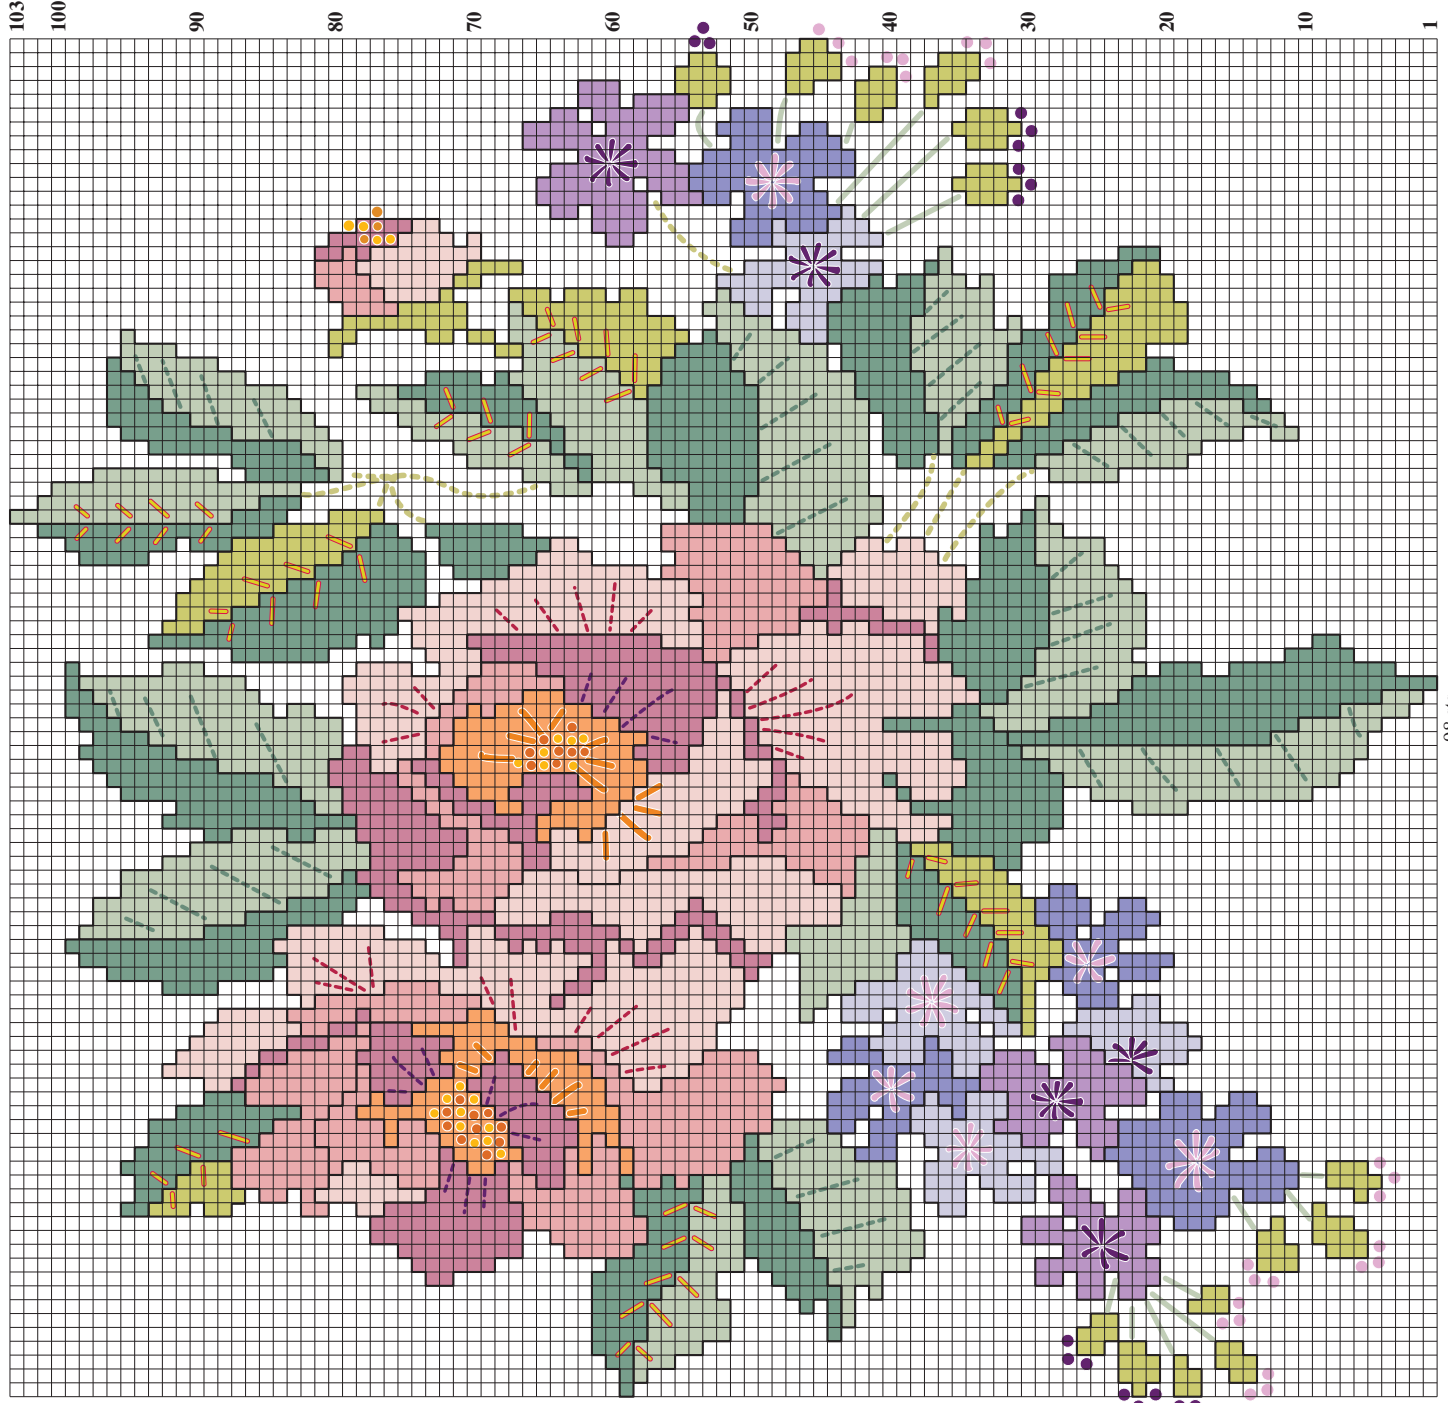

CHAIR SEAT

98 sts

- Color Key**
- Black
 - Orange
 - Dk pink
 - Med pink
 - Lt pink
 - Lilac
 - Purple
 - Grape
 - Mustard
 - Green
 - Dk green
- Stitch Key (DMC Pearl Cotton)**
- French knot*
- Very dk violet, 550
 - Very dk lavender, 208
 - Dk melon, 3705
 - Med orange spice, 721
- Straight stitch*
- Very dk violet, 550
 - Very dk lavender, 208
 - Dk melon, 3705
 - Chartreuse, 703
- Stem stitch*
- Very dk violet, 550
 - Very dk raspberry, 777
- Stitch Key (Victorian 2-ply)**
- Stem stitch*
- Mustard
 - Green
 - Dk green