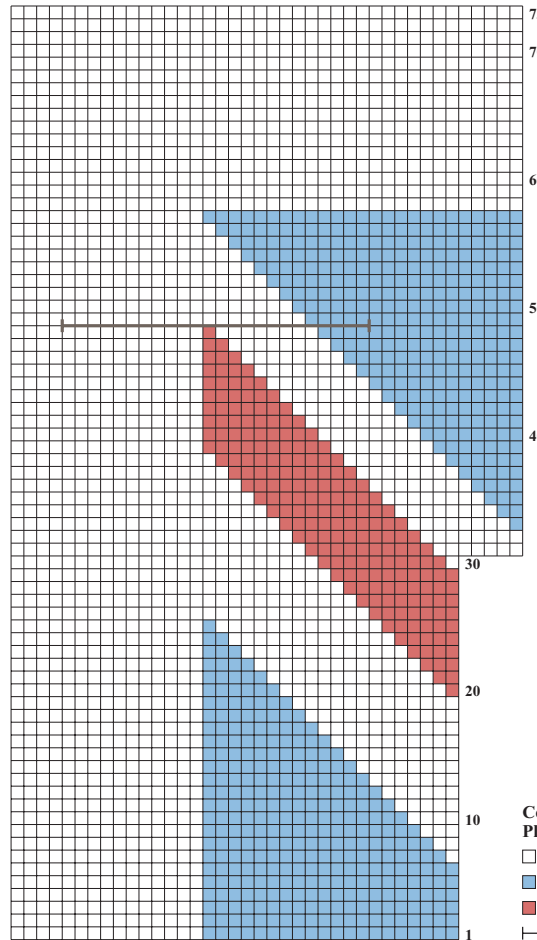

RIGHT TOP CHART

LEFT TOP CHART

RIGHT BOTTOM CHART

LEFT BOTTOM CHART

Color & Placement Key

□ Tapesty Moorland

■ Kid Classic Frilly

■ Kid Classic Glacier

—|— Pocket placement