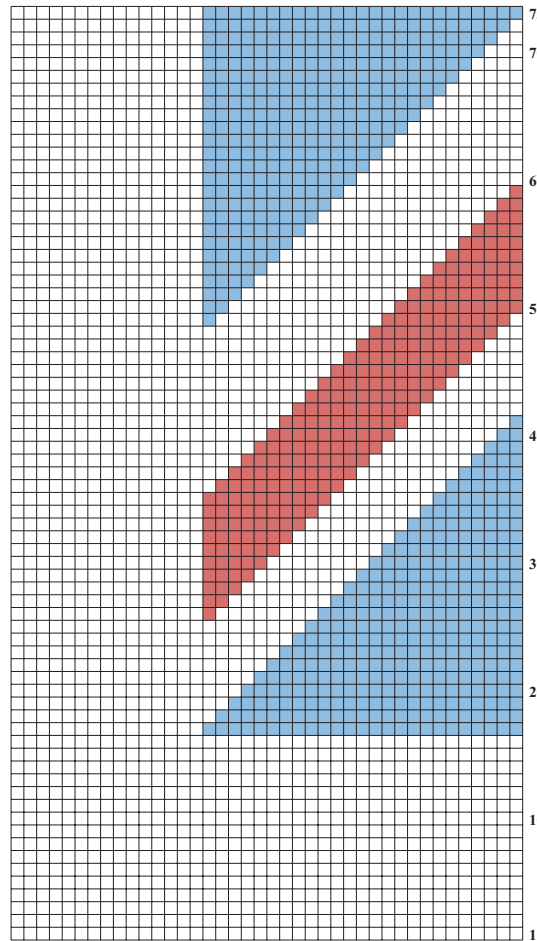

RIGHT TOP CHART

LEFT TOP CHART

RIGHT BOTTOM CHART

LEFT BOTTOM CHART

Color & Placement Key

□ Tapesty Moorland

■ Kid Classic Frilly

■ Kid Classic Glacier

—|— Pocket placement