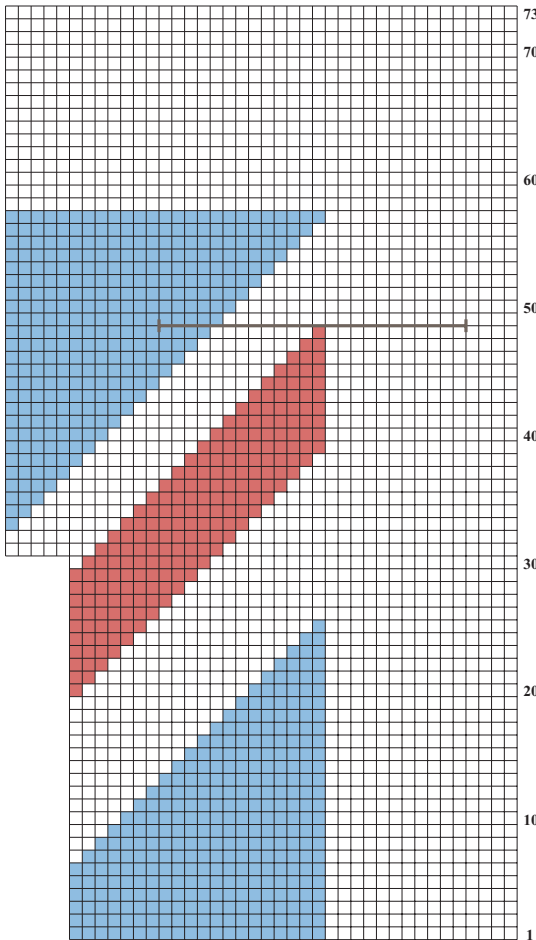

RIGHT TOP CHART

LEFT TOP CHART

RIGHT BOTTOM CHART

LEFT BOTTOM CHART

Color & Placement Key

□ Tapesty Moorland

■ Kid Classic Frilly

■ Kid Classic Glacier

—|— Pocket placement