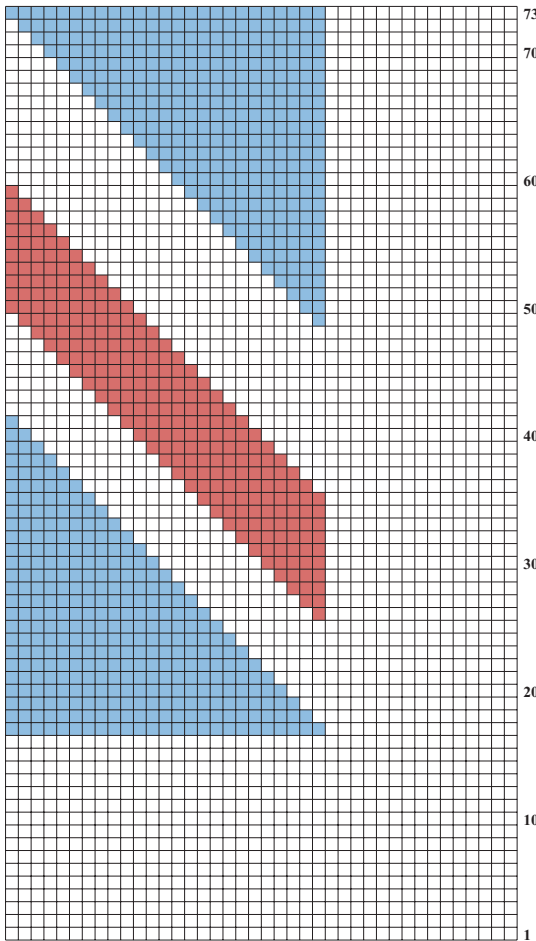

RIGHT TOP CHART

LEFT TOP CHART

RIGHT BOTTOM CHART

LEFT BOTTOM CHART

Color & Placement Key

□ Tapesty Moorland

■ Kid Classic Frilly

■ Kid Classic Glacier

—|— Pocket placement