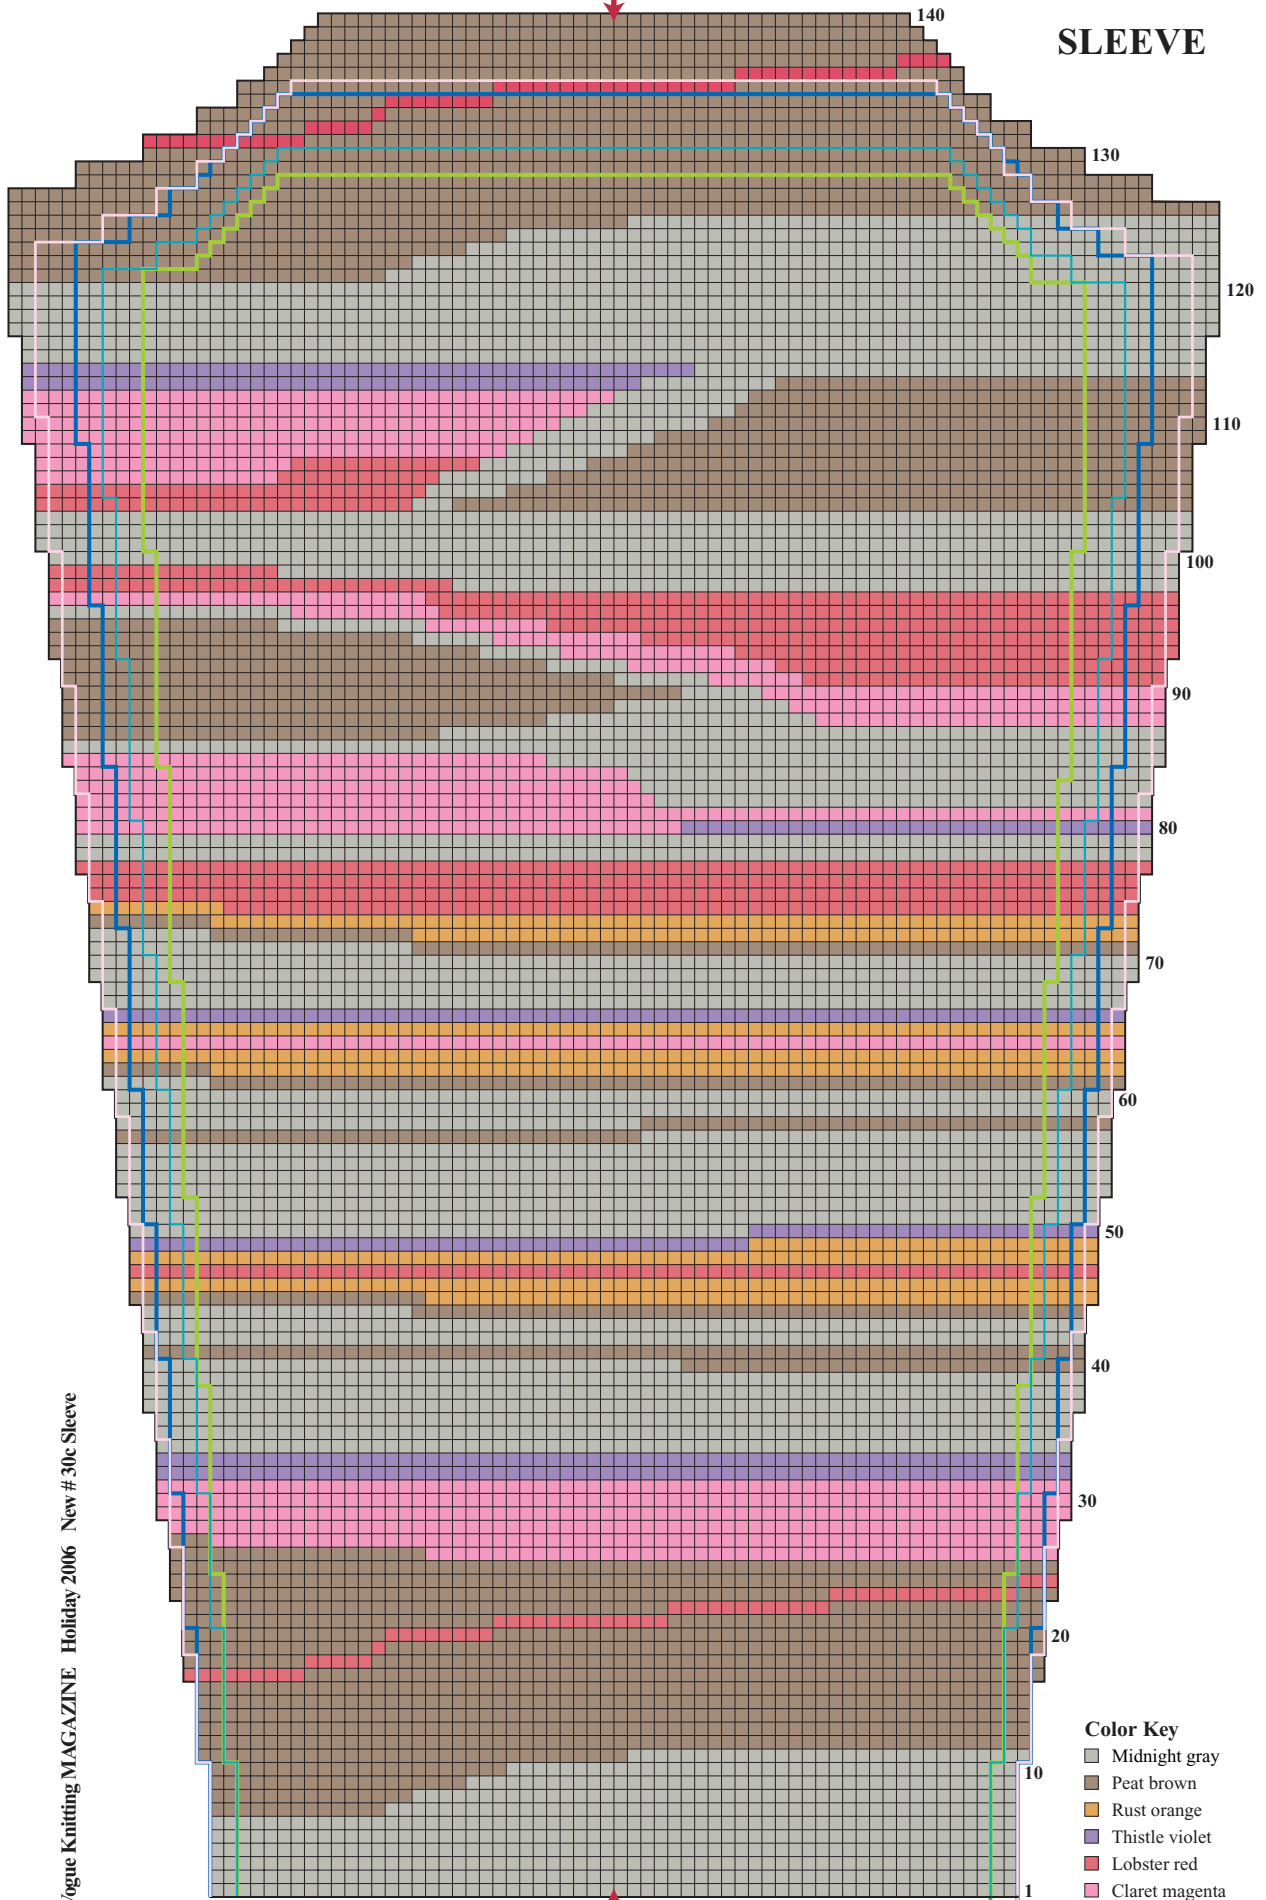

Center

SLEEVE

Vogue Knitting MAGAZINE Holiday 2006 New # 30c Sleeve

Color Key

- Midnight gray
- Peat brown
- Rust orange
- Thistle violet
- Lobster red
- Claret magenta

Small
Medium
Large
X-Large
XX-Large

Center

Small
Medium
Large
X-Large
XX-Large