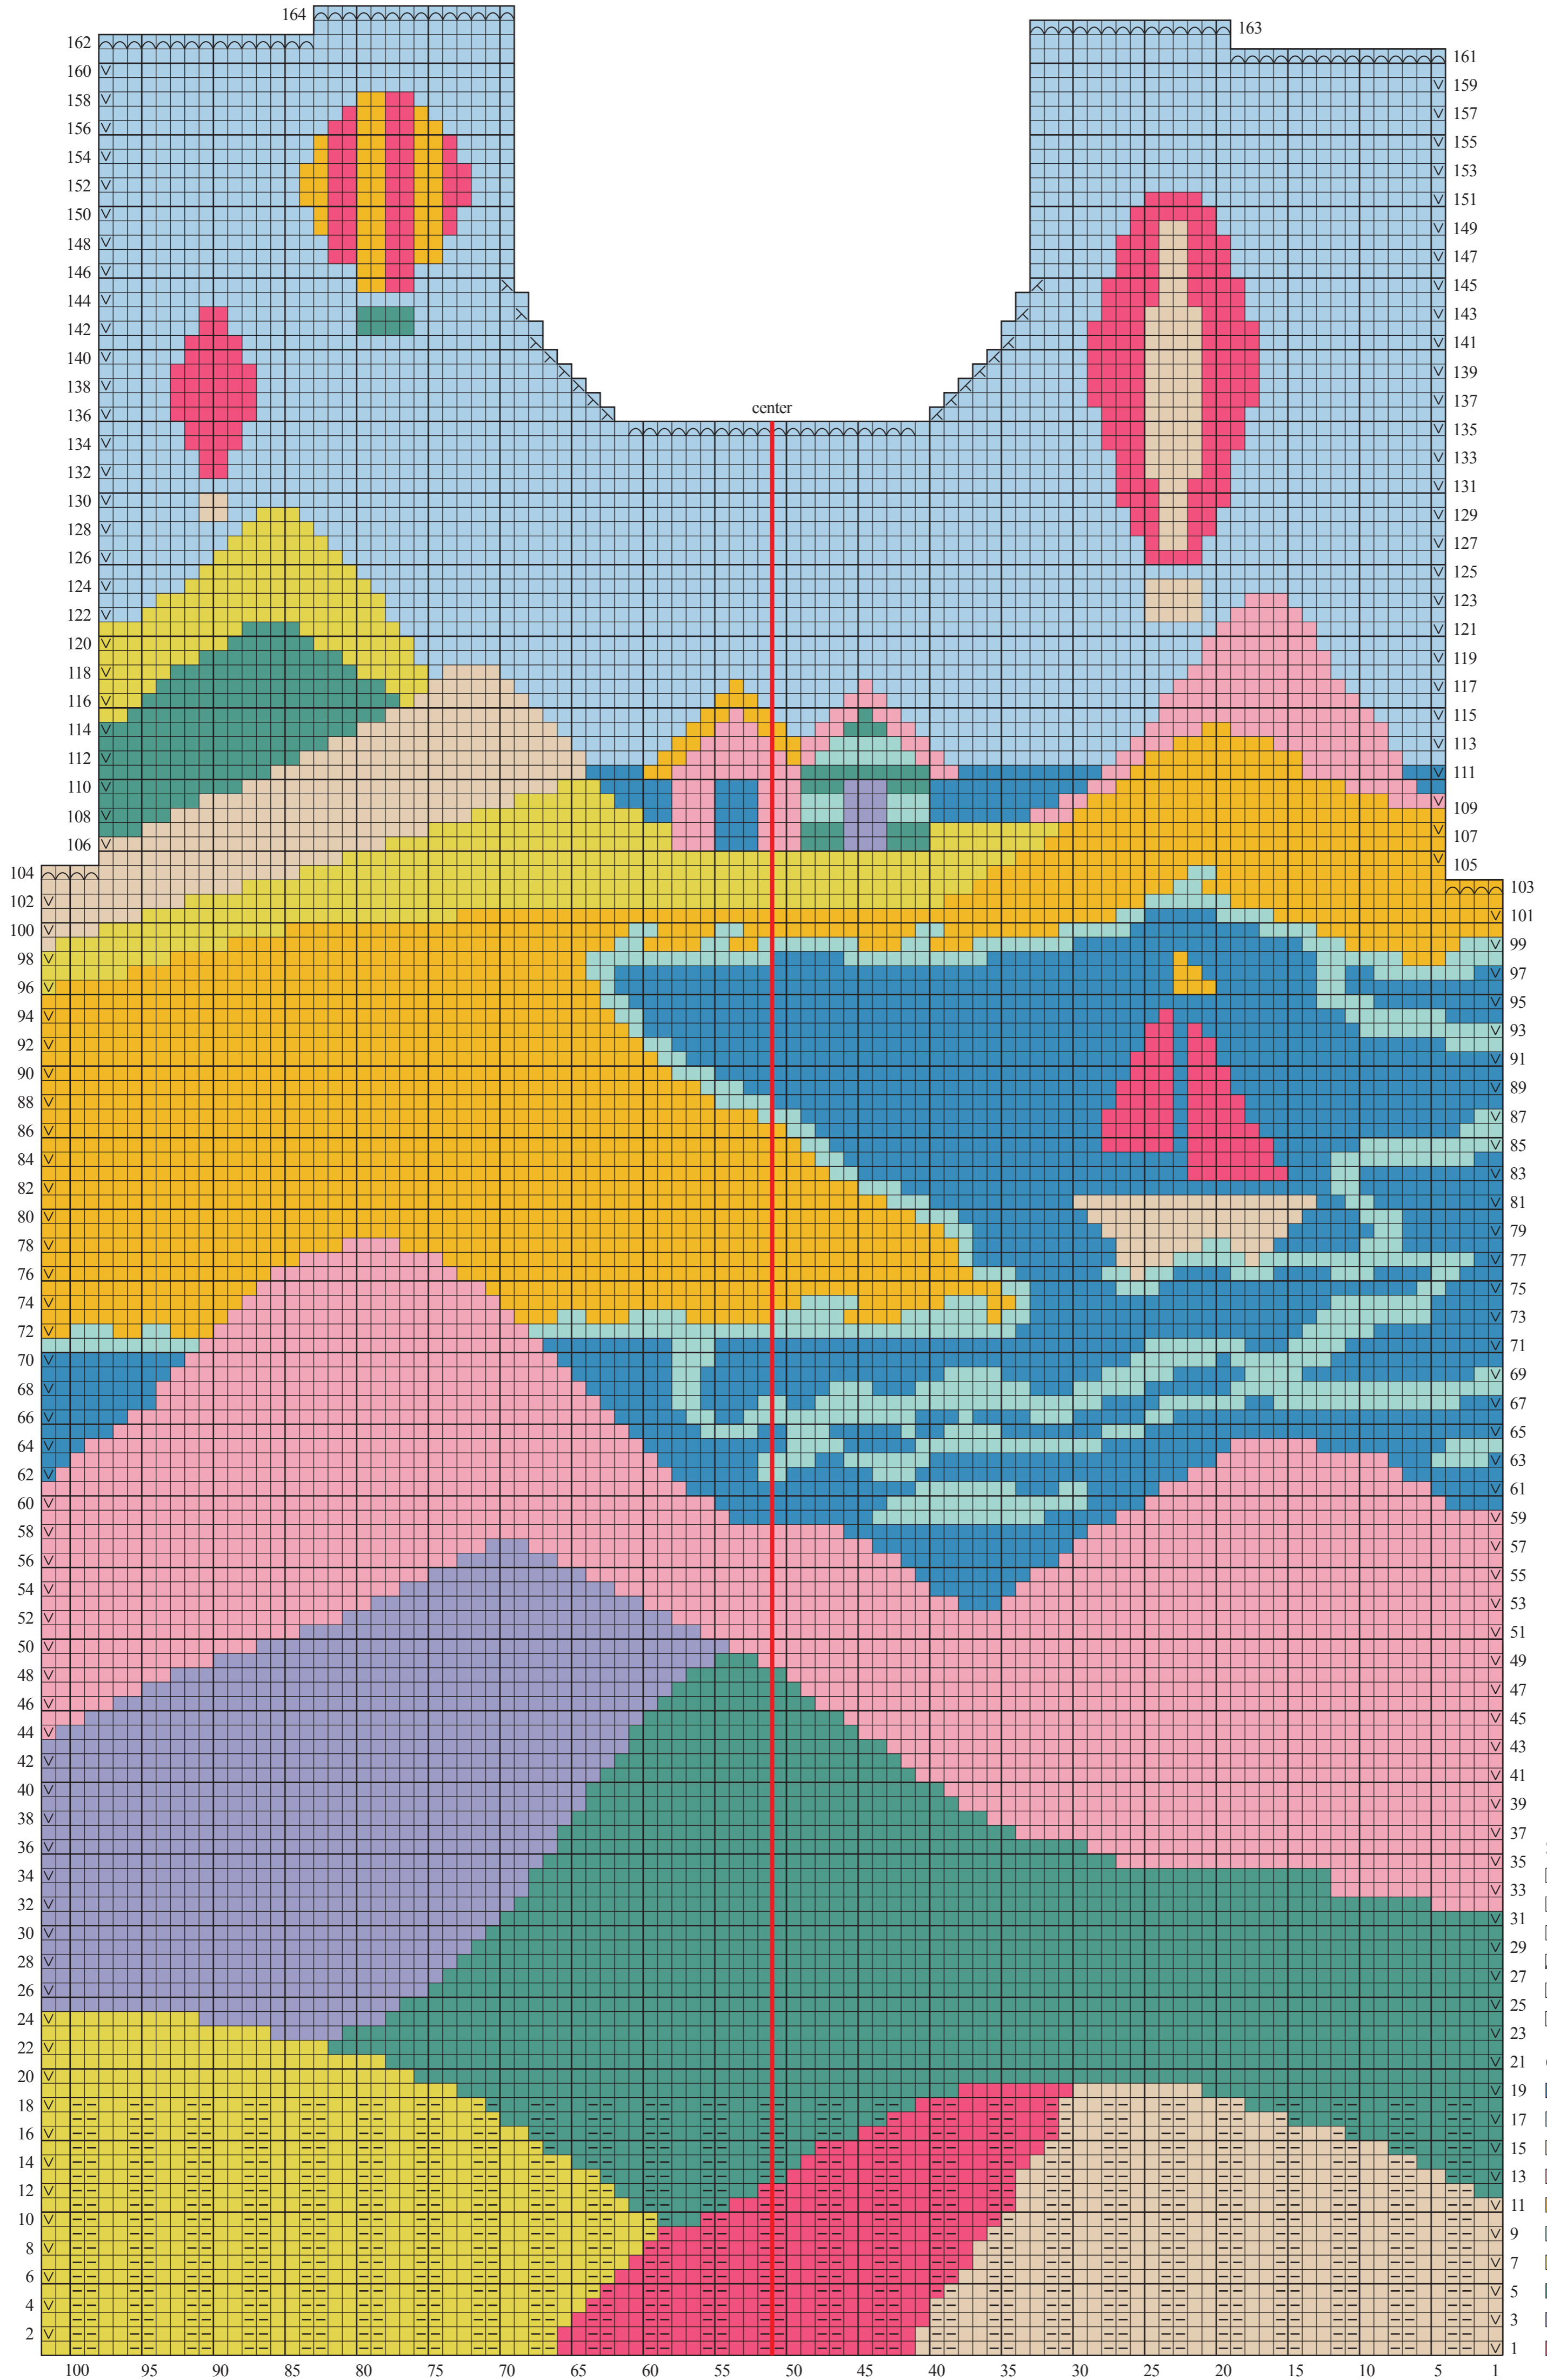

FRONT CHART - SIZE 41"/104CM

- Stitch Key**
- k on RS, p on WS
 - ▣ p on RS, k on WS
 - ▤ sl 1 purlwise with yarn to WS
 - ▥ bind off
 - ▦ k2tog on RS, p2tog on WS
 - ▧ ssk on RS, ssp on WS
- Color Key**
- 19 ocean (A)
 - 17 sea (B)
 - 15 stone (C)
 - 13 rose (D)
 - 11 mustard (E)
 - 9 sea green (F)
 - 7 apple (G)
 - 5 mallard (H)
 - 3 wisteria (I)
 - 1 deep rose (J)