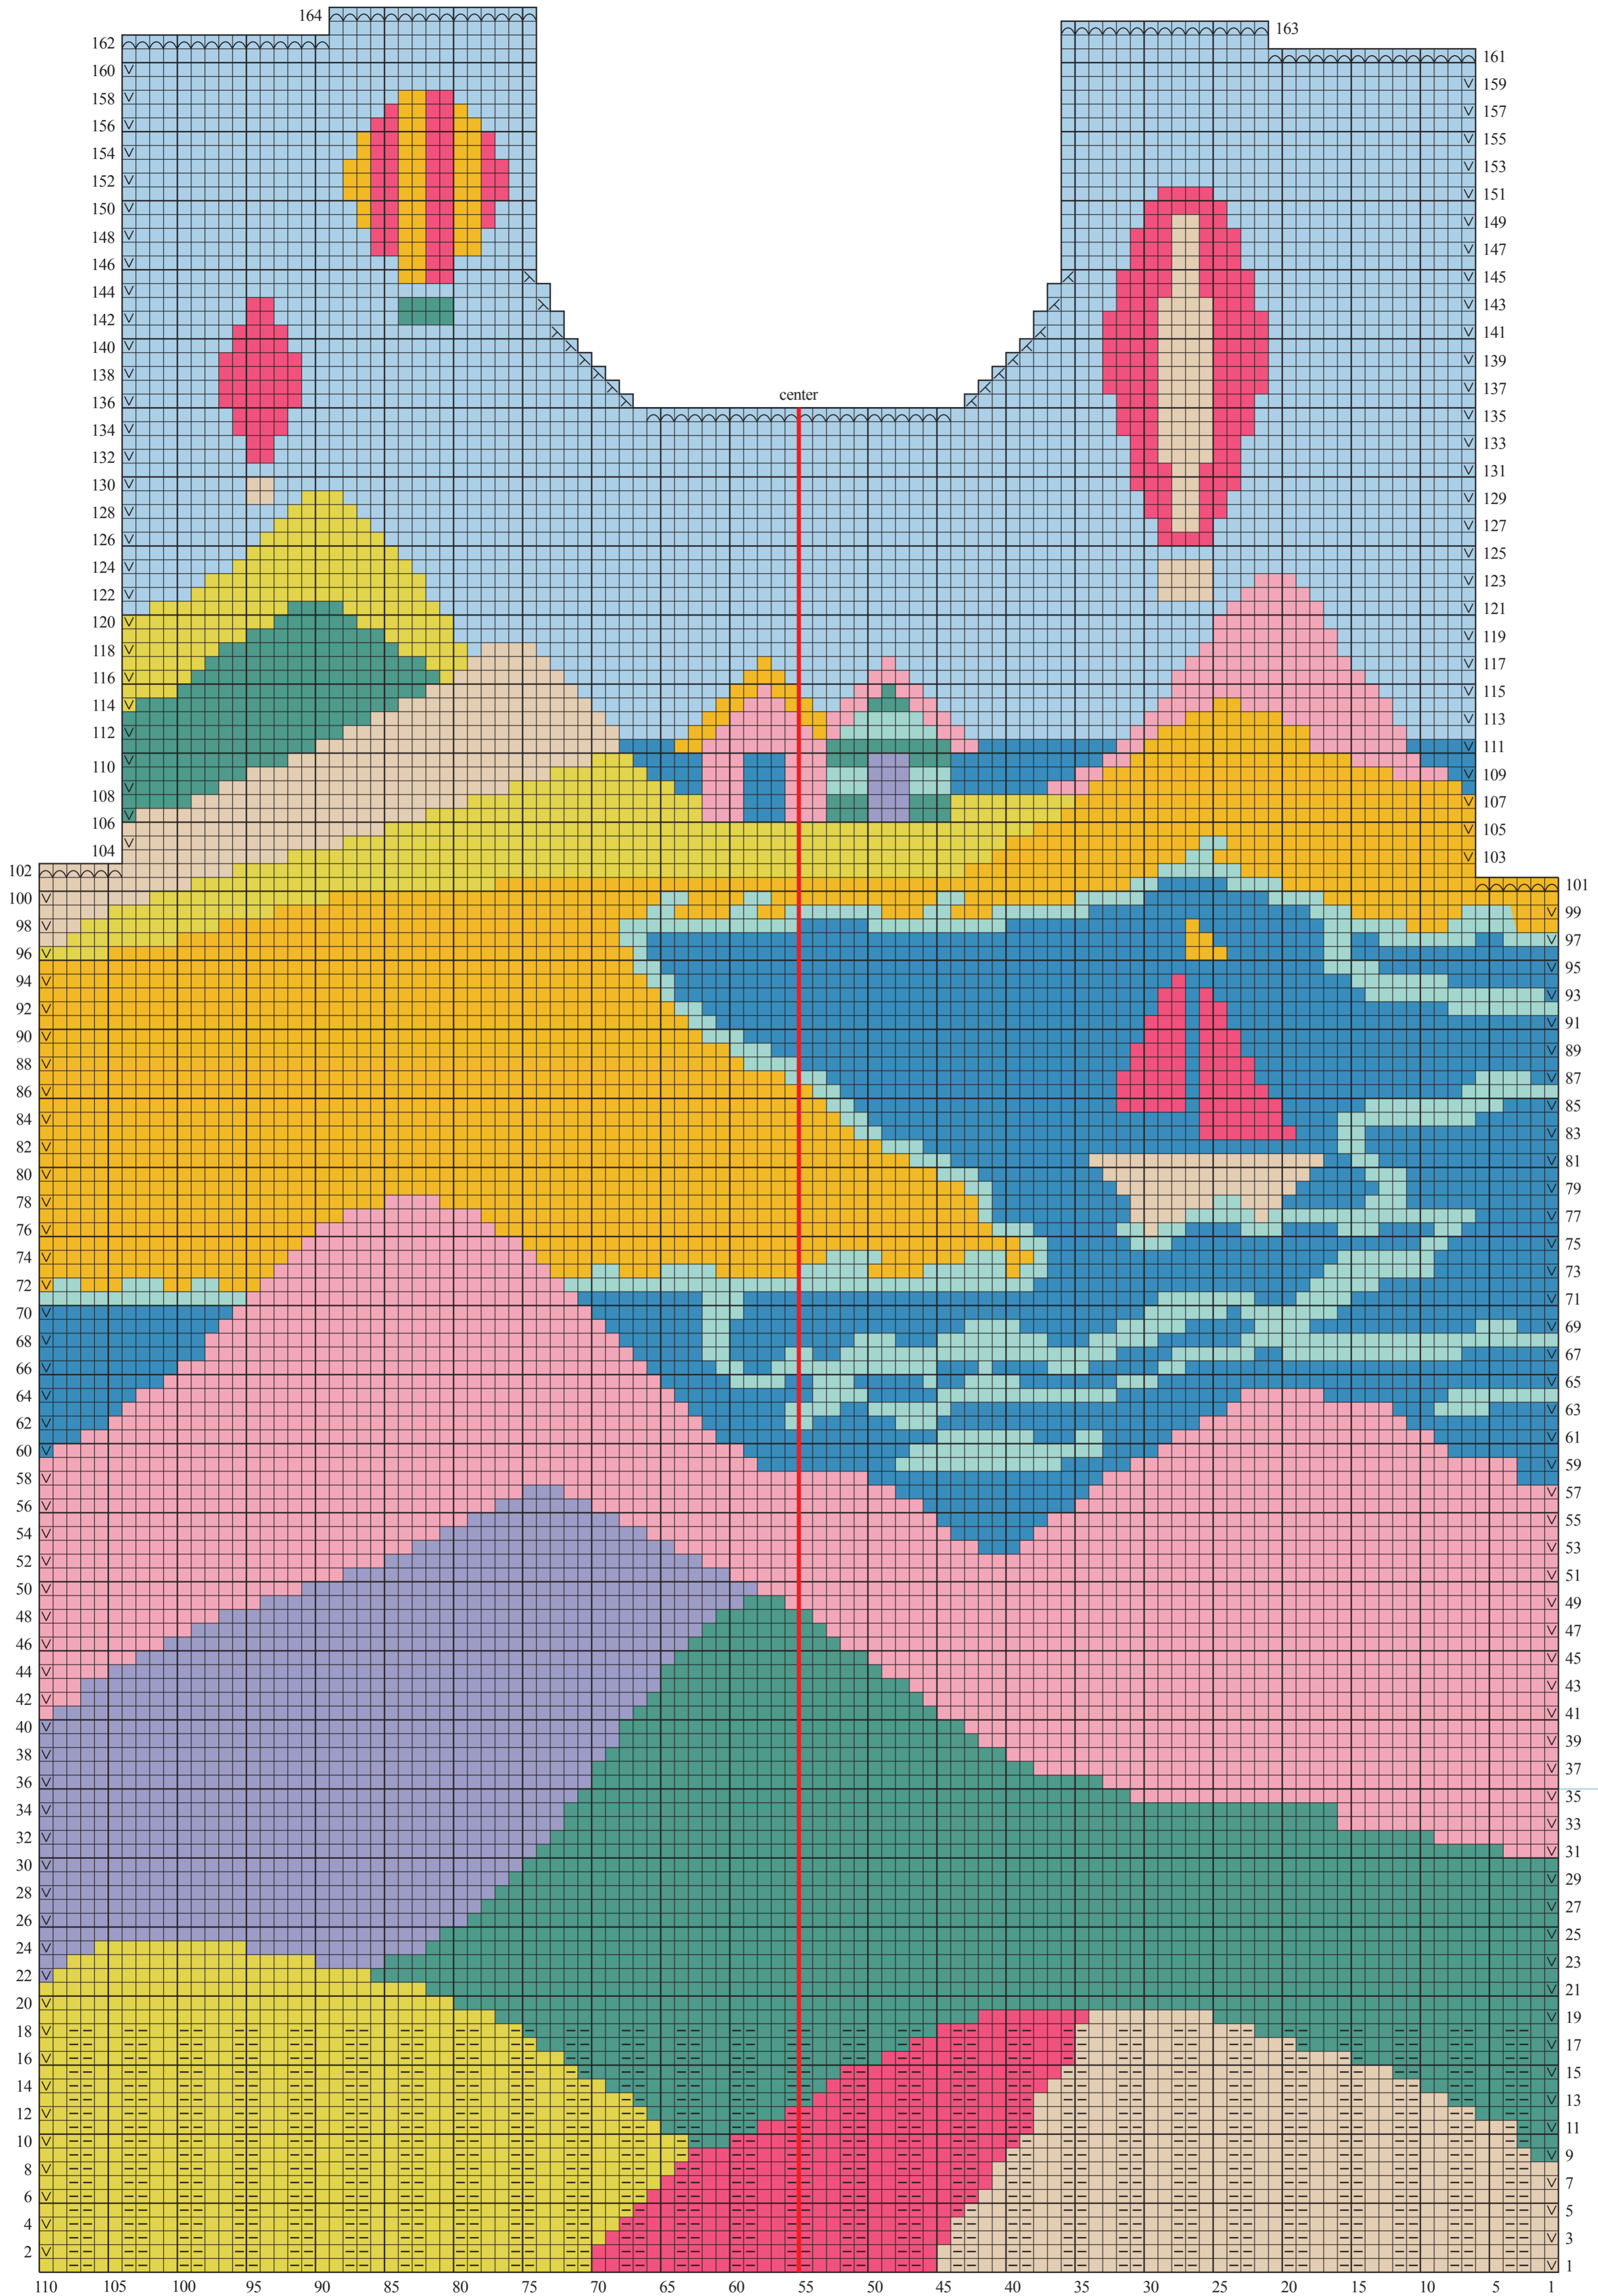

FRONT CHART – SIZE 44"/112CM

- Stitch Key**
- k on RS, p on WS
 - ▤ p on RS, k on WS
 - ▥ sl 1 purlwise with yarn to WS
 - ▧ bind off
 - ▨ k2tog on RS, p2tog on WS
 - ▩ ssk on RS, ssp on WS

- Color Key**
- ocean (A)
 - sea (B)
 - stone (C)
 - rose (D)
 - mustard (E)
 - sea green (F)
 - apple (G)
 - mallard (H)
 - wisteria (I)
 - deep rose (J)