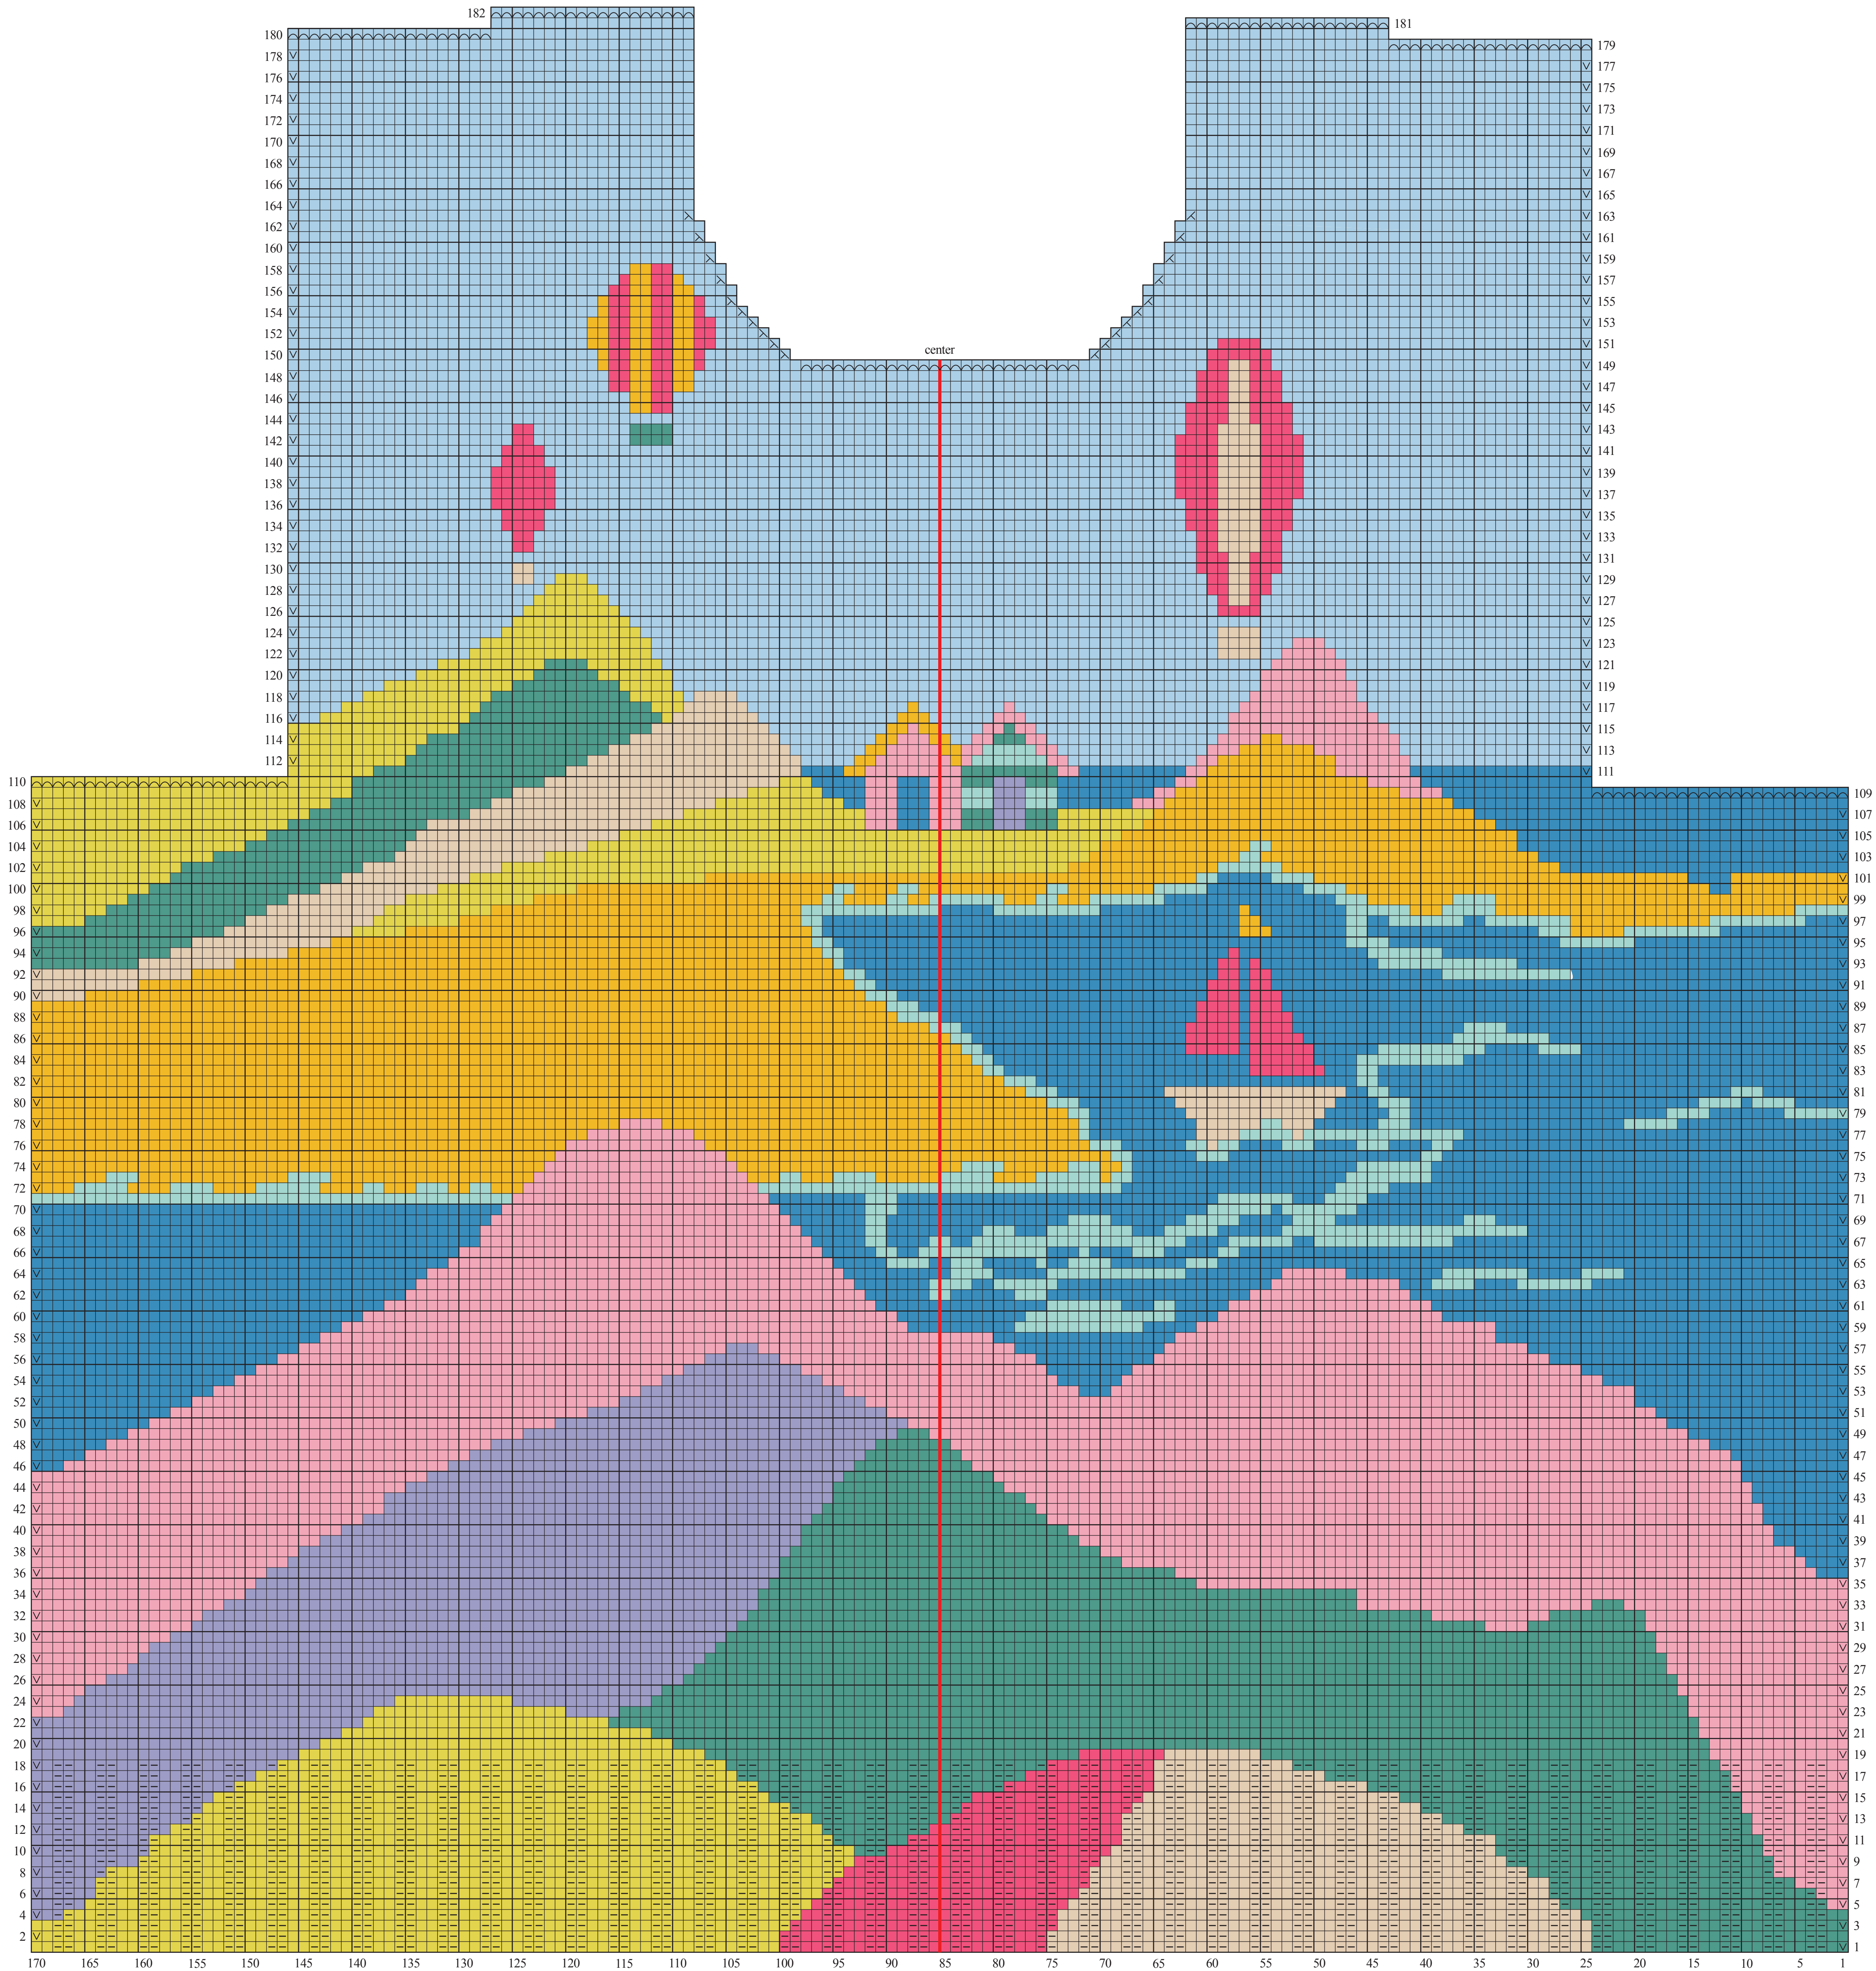

FRONT CHART - SIZE 68"

- Stitch Key**
- k on RS, p on WS
  - p on RS, k on WS
  - ☒ sl 1 purllwise wyif
  - ☒ bind off
  - ☒ k2tog on RS, p2tog on WS
  - ☒ ssk on RS, ssp on WS
- Color Key**
- ocean (A)
  - sea (B)
  - stone (C)
  - rose (D)
  - mustard (E)
  - sea green (F)
  - apple (G)
  - mallard (H)
  - wisteria (I)
  - deep rose (J)